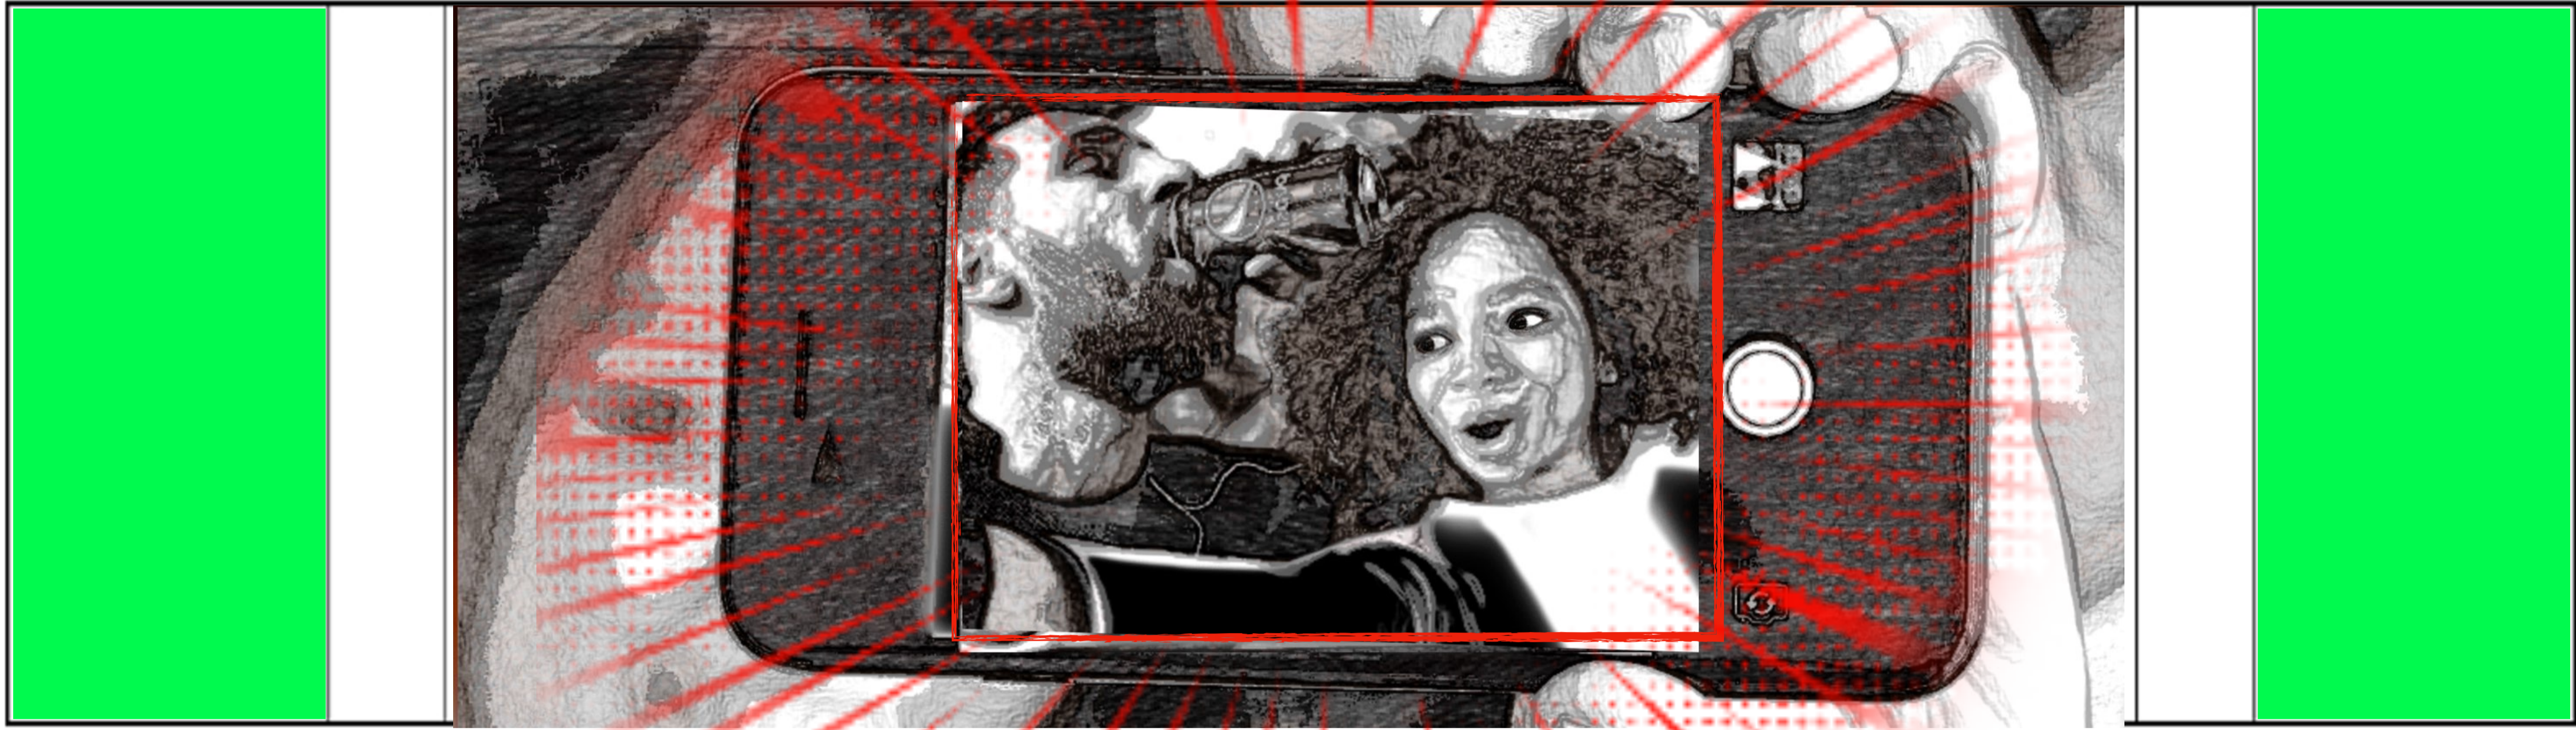

N°:

23

Ideally 2 (3?) camera set-up wide and close

M 2 SHOT OF MESSI AND THE GIRL TAKING A SELFIE, SHE HANDS HIM HER PEPSI AND REACHES OVER THE BARRIER TO SNAP THE SHOT...

"THE SELFIE"

N°:

24

CU PHONE WHERE WE SEE THE SELFIE CAMERA VIEW, WE ZOOM IN TO GET A FULL FRAME OF MESSI AND GIRL TAKING THE SELFIE... HE DRINKS HER PEPSI AS THE CAMERA CLICKS. SNAP! SNAP! SNAP!