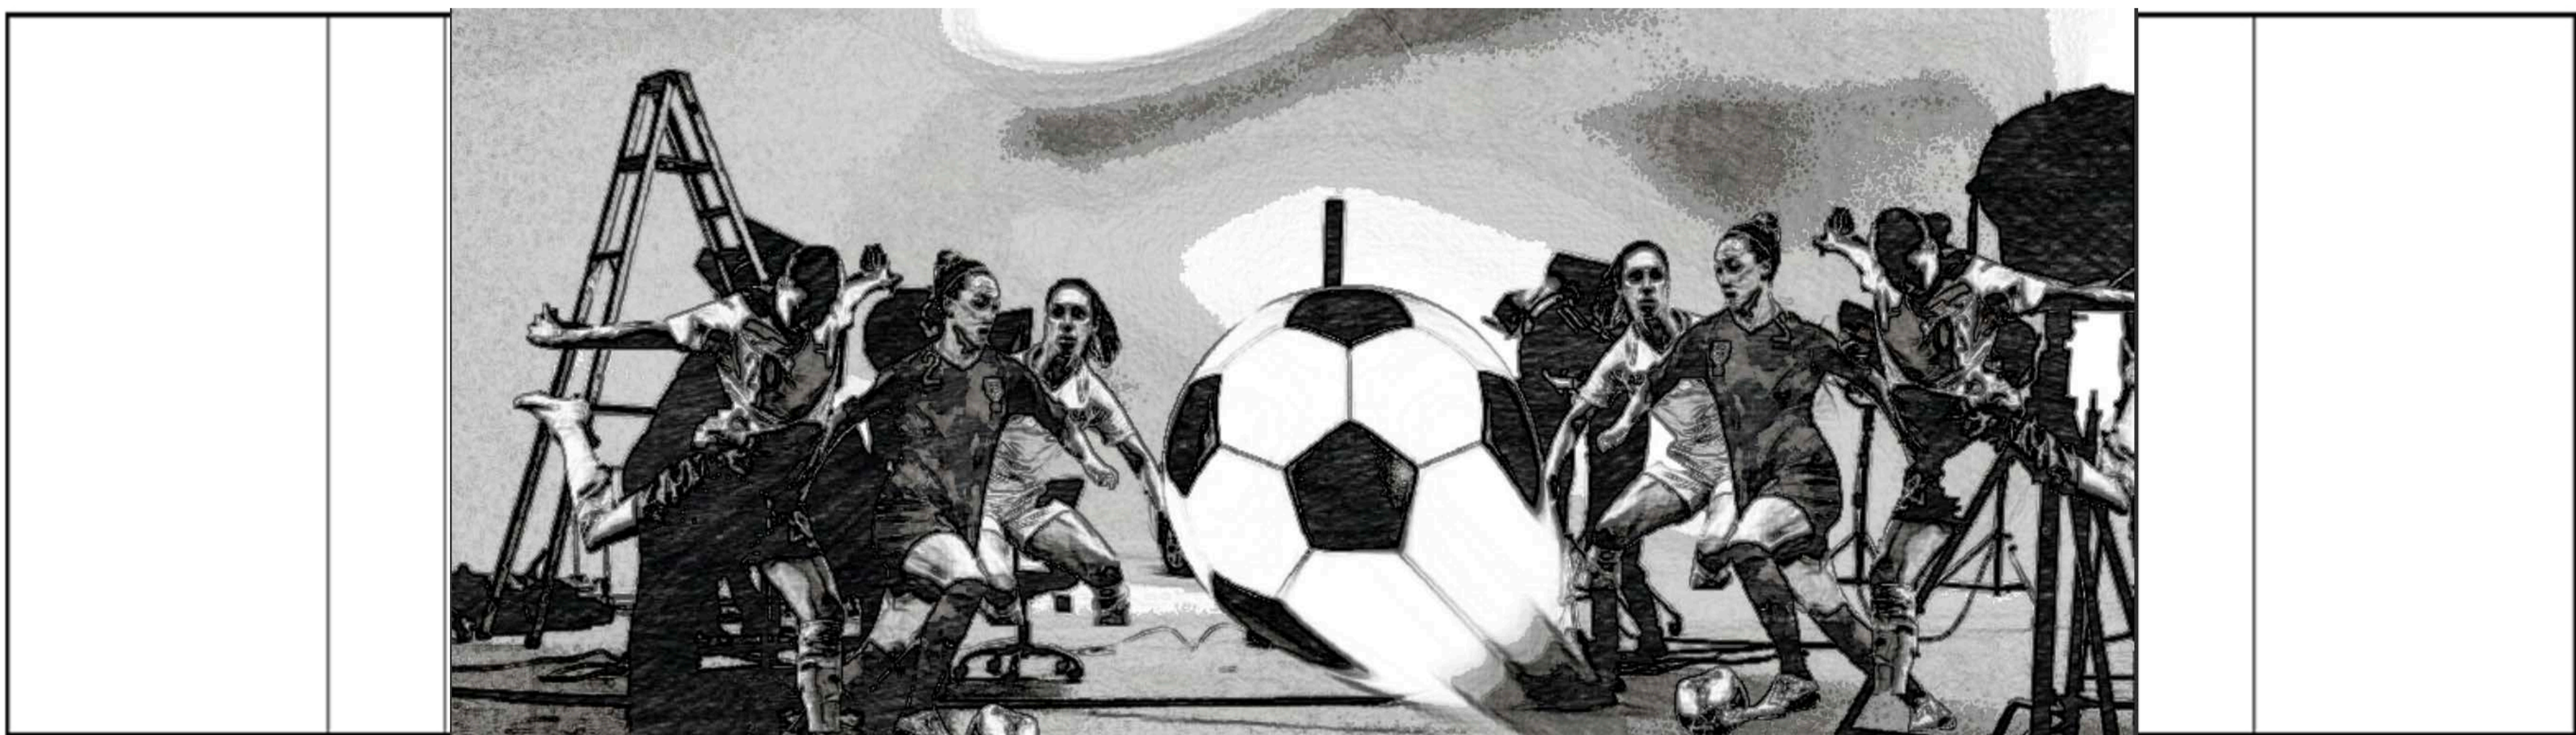

WIDE TRACKING BACK IN FRONT OF SET BALL GETS LOOSE AND BOUNCES IN FRONT OF PLAYERS

N°:

27