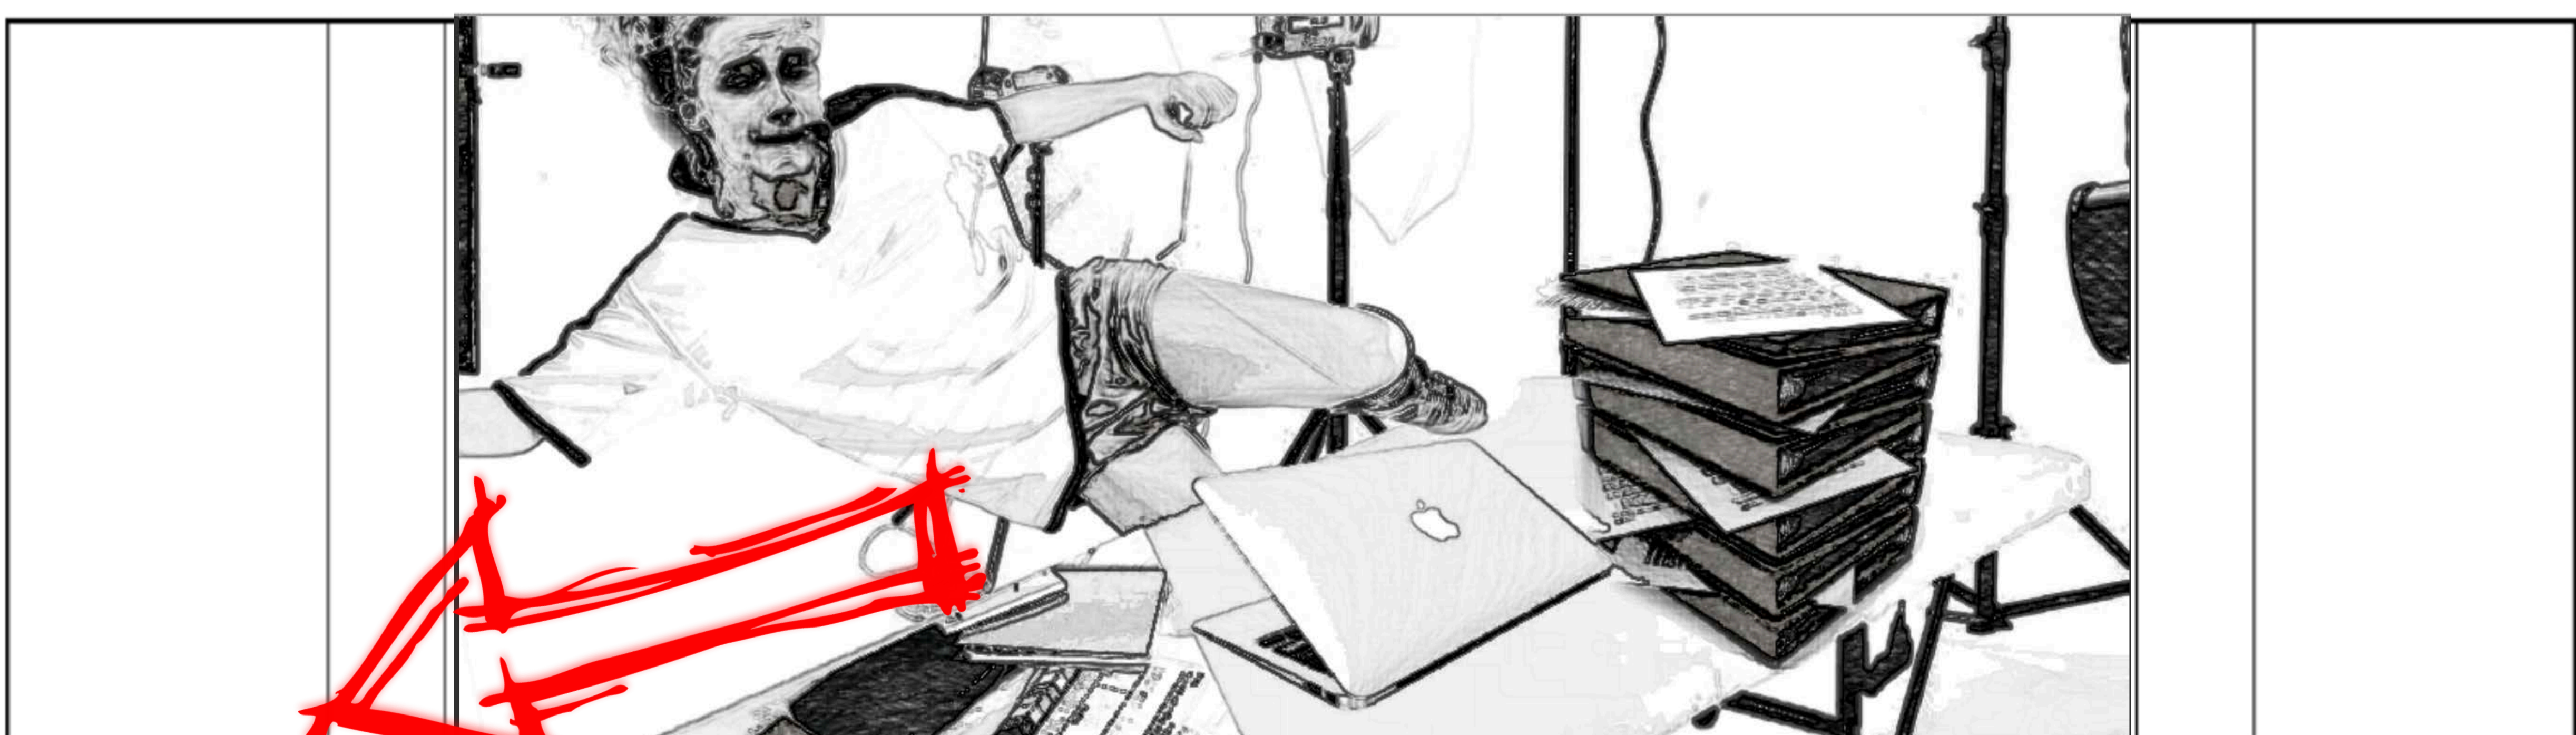

N°:

27

SAM KERR VAULTS SELF OVER LADDER (OR JUST RUNS), CHARGING FOR BALL

N°:

28

M PLAYER F JUMPS UP ON PRODUCERS TABLE, TRACK AS THEY RUN ACROSS

GREAT GUNS

FA WOMEN'S SUPER LEAGUE
"IT'S ALL KICKING OFF"