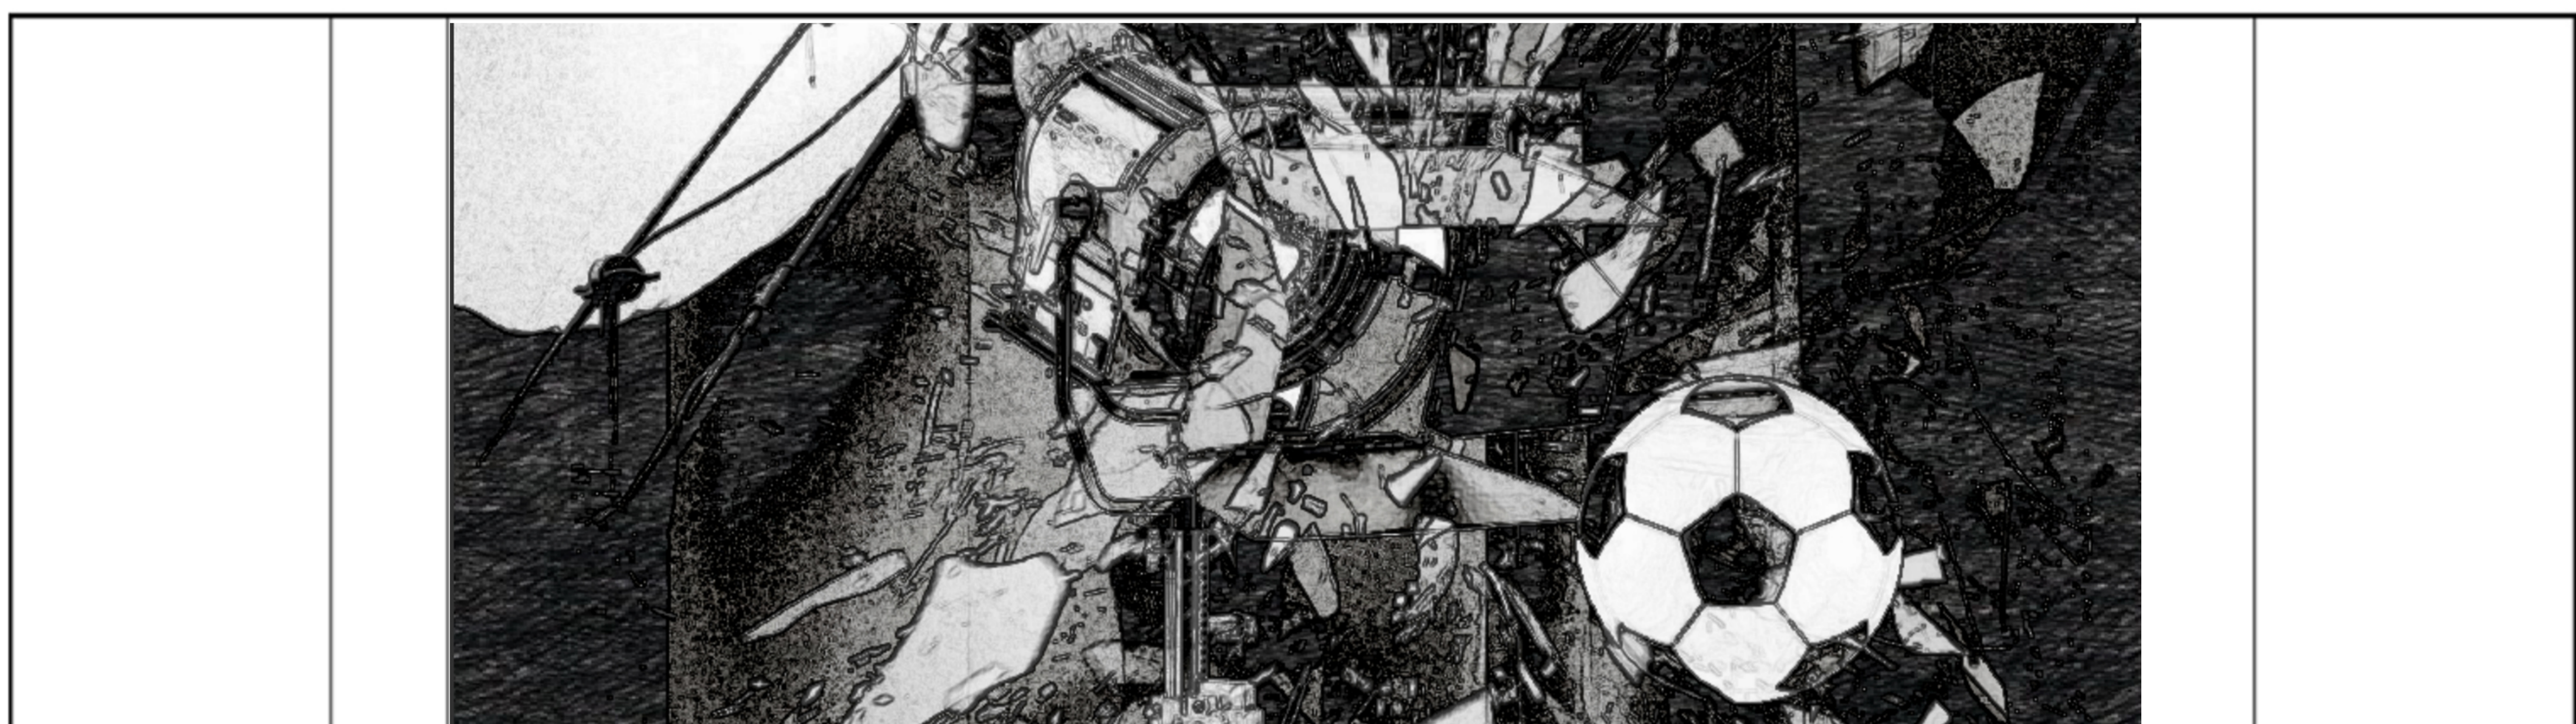

23A
23B , 23C

PLAYER E MAKES A SHARP KICK...

N°:

24

NOTE: MIGHT BE GOOD TO GET 3 DIFFERENT ANGLES MOVING CLOSER AND CLOSER OF A KICK TO INTERCUT BETWEEN NEXT 3 SHOTS OF DAMAGE

LIGHT HIT WITH BALL, SPARKS AND FALLS APART...